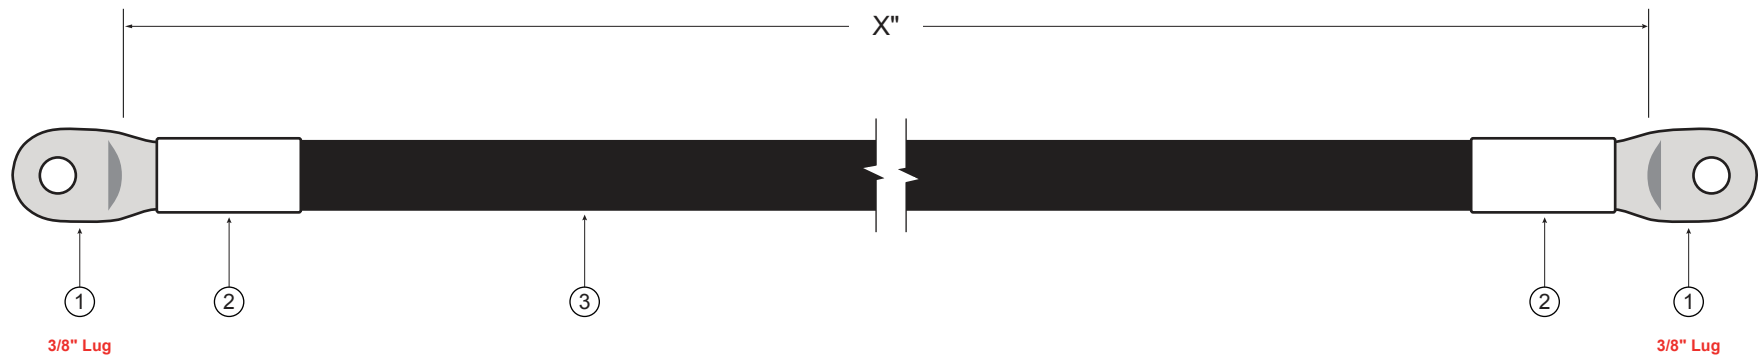

THHW

Negative Cable – 4/0 AWG

3/8" Compression Lug to 3/8" Compression Lug

CABLE PARTS

ITEM	DESCRIPTION	PART NUMBER	QTY
1	4/0 Ga Plated Eyelet Lug, 3/8" Stud	BCL-4038-PL	2
2	1.0" x 1.5" Heavy Duty Heat Shrink, White	HSWHTHD-1	2
3	4/0 AWG THHW/TEW/CT, Black	THHW-4/0BLK	X"

PART NUMBER	LENGTH (X)
WS-4/0-12N	12"
WS-4/0-18N	18"
WS-4/0-60N	60"
WS-4/0-96N <td>96"</td>	96"
WS-4/0-120N	120"

POLAR WIRE PRODUCTS, INC.

7941 Brayton Drive, Anchorage, Alaska 99507
(907) 561-5955 • Outside Alaska: (888) 245-WIRE (9473)
www.polarwire.com